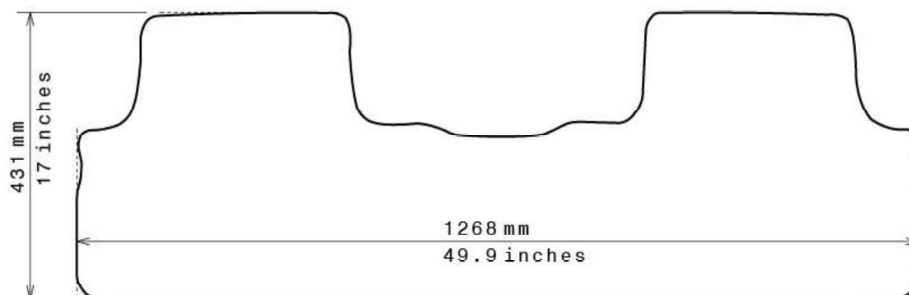

Spaghetti® Floor Mats by
NICOMAN

Best Mats for Your Car, Home & Business!

Photo for illustration purposes only.

Fitment Specifications

Make/Brand	Honda
Model/Type	CRV
Gen/MK Code	2nd & 3rd Gen
Model Year	2002-2011
Body Type	SUV
Non-Slip Type	GECKO
SKU	C 5384

Please check shape/size matches floorpan

LEFT Hand Drive

SCALE: 1/10

Set of 4

Remarks