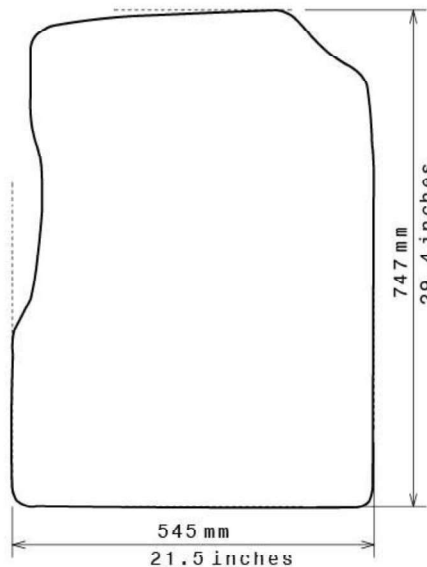

Spaghetti® Floor Mats by
NICOMAN

Best Mats for Your Car, Home & Business!

Photo for illustration purposes only.

Fitment Specifications

Make/Brand	Honda
Model/Type	CRV
Gen/MK Code	2nd & 3rd Gen
Model Year	2002-2011
Body Type	SUV
Non-Slip Type	GECKO
SKU	C 5384

Please check shape/size matches floorpan

LEFT Hand Drive

SCALE: 1/10

Set of 4

Remarks